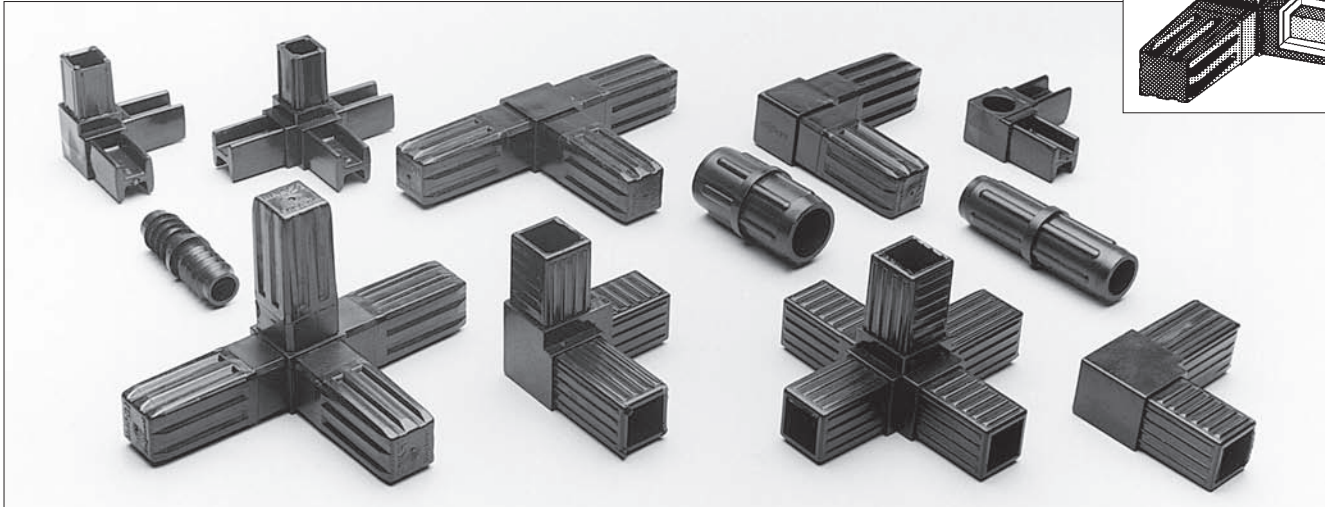

Tube Connectors

Light Duty — Type A

Two-Way	Three-Way	Three-Way Flat	Four-Way	Four-Way Flat	Five-Way	Six-Way
Reference	Reference	Reference	Reference	Reference	Reference	Reference
205	201	206	202	207	203	204

LIGHT DUTY — TYPE A
Light duty range manufactured in ABS plastic. Suitable for 20mm x 20mm (1.2) 18 swg tubing. Stock colour is black. Chrome plated finish available to special order.

Light Duty — Type B

Two-Way	Three-Way	Four-Way	Five-Way
Reference	Reference	Reference	Reference
215	211	212A	213

LIGHT DUTY — TYPE B
Light duty range manufactured in ABS plastic. Suitable for 25mm x 25mm (1.2) 18 swg tubing. Stock colour is black. Chrome plated finish available to special order.

Heavy Duty

Two-Way	Three-Way	Three-Way Flat	Four-Way	Four-Way Flat	Five-Way	Six-Way
Reference	Reference	Reference	Reference	Reference	Reference	Reference
2W	3W	3WF	4W	4WF	5W	6W

HEAVY DUTY
They have heavy duty metal centres with an outer covering of ABS plastic. Suitable for 25mm x 25mm (1.2) 18 swg tubing. Stock colour is black.

Straight

Tube Dia.	Tube Gauge	Length	Colour	Reference
3/4"	(16-18)	55mm	Black	D8863
7/8"	(20)	78mm	Black	D12410
1"	(18)	78mm	Black	D06840
1.1/4"	(20)	57mm	Black	D10660