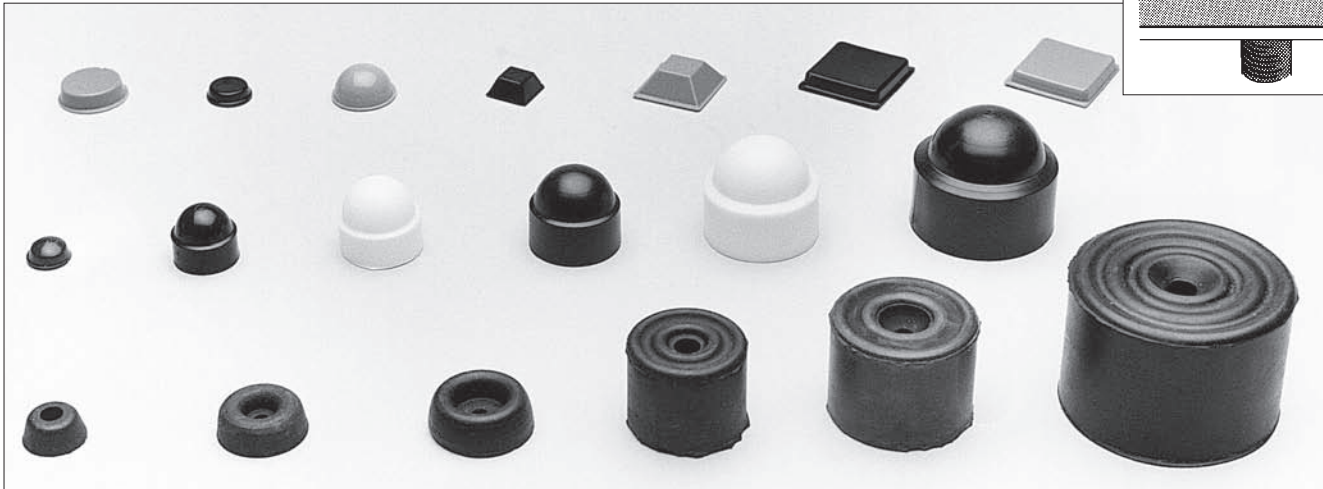

Rubber Buffers, Door Stops & Bolt & Nut Caps

Stick On Feet

Type	Base Size	Height	Colour	Reference
Domed	11.0mm	5.0mm	Black	RM-2B
	11.0mm	5.0mm	Clear	RM-2C
	17.6mm	9.6mm	Grey	RM-8G
Flat Domed	12.7mm	3.5mm	Black	RM-1B
	20.0mm	5.1mm	Clear	RM-41C
	20.0mm	5.1mm	Grey	RM-41G
Sq. Pyramid	12.7mm	5.8mm	Black	RM-3RB
	20.5mm	7.6mm	Grey	RM-19G
Sq. Flat	25.4mm	4.7mm	Black	RM-36B
	25.4mm	4.7mm	Clear	RM-36C
	25.4mm	4.7mm	Grey	RM-36G

STICK ON FEET

Self adhesive bumper feet. Non-marking.

Buffers

Type	Base Size	Height	Colour	Reference
Conical	$\frac{5}{8}$ "	$\frac{9}{32}$ "	Black	BU-3
	$\frac{7}{8}$ "	$\frac{3}{8}$ "	Black	BU-5
	1"	$\frac{5}{16}$ "	Black	BU-6

BUFFERS

Natural rubber buffers. Designed for fixing with No. 4 x $\frac{3}{4}$ " screws for $\frac{5}{8}$ " and No. 8 x $\frac{3}{4}$ " for $\frac{7}{8}$ " and 1" diameters.

Bolt & Nut Caps

Thread Size	Colour	Reference
M6	Black	7450/1
M6	White	7450/2
M8	Black	7451/1
M8	White	7451/2
M10	Black	7452/1
M10	White	7452/2
M12	Black	7453/1
M12	White	7453/2
M16	Black	7455/1
M16	White	7455/2
M20	Black	7457/1
M20	White	7457/2

DOOR STOPS

Natural rubber, heavy duty door stops. White available to special order. Designed for fixing with No. 10 x 2" screws on $\frac{1}{8}$ " or $\frac{3}{8}$ ", No. 10 x 2 $\frac{1}{2}$ " on 2" diameters.